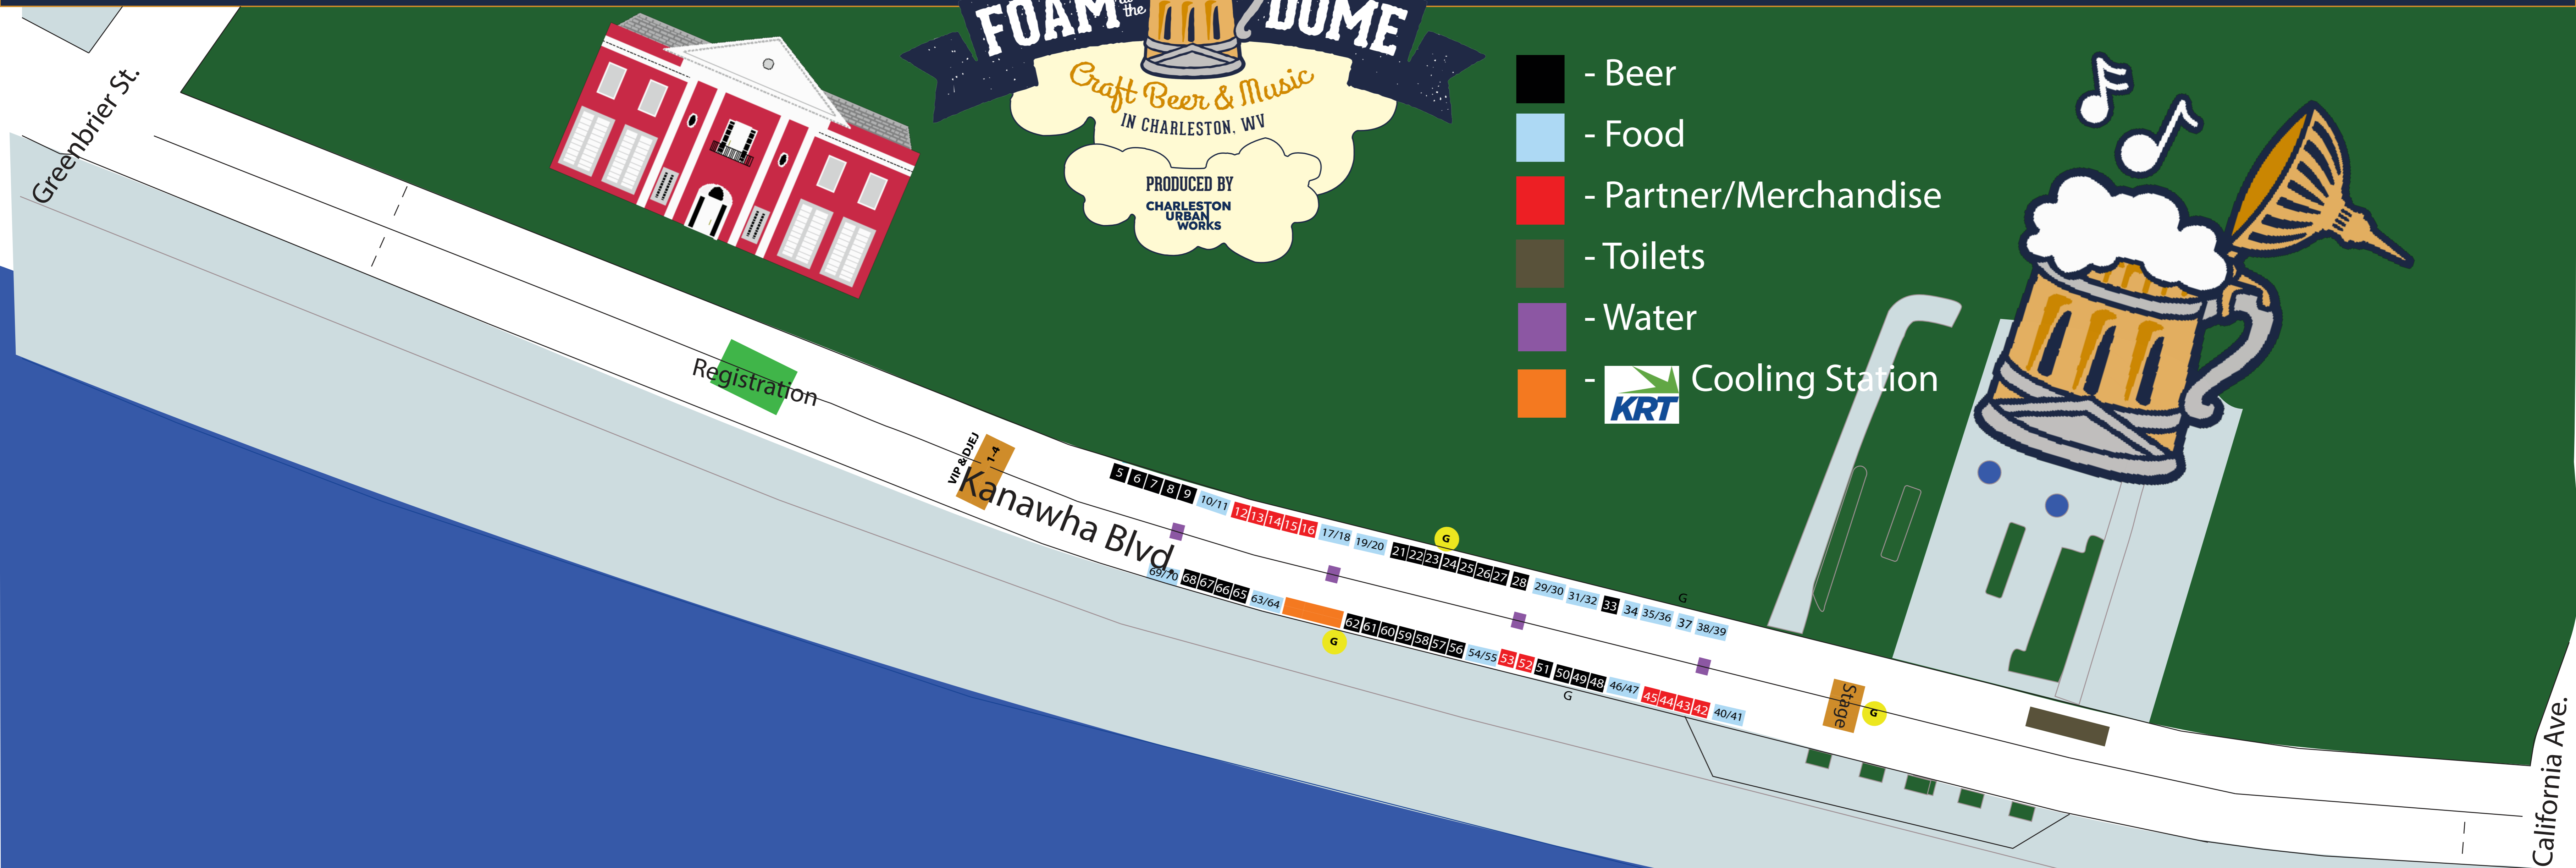

5.9.2026 3-7 PM

2026 EVENT VENDOR MAP

- Beer
- Food
- Partner/Merchandise
- Toilets
- Water
- Cooling Station

5-9 North Central

- Aslin
- Austin Eastcidars
- Blake Ciders
- Clown Shoes
- Fat Head's
- Mighty Swell
- Sierra Nevada
- 21 Roccs
- Urban Artifact

10/11 - Gil's Pit Beef

12-16 - WV Radio

- The Mountain
- The Beat
- V100
- KWS
- WCHS

17/18 Moshpit Munchies

19/20 BG'z LA Street Taco

21-27 Mountain State

- Bells
- Bold Rock
- Bridge Brew
- Dogfish Head
- Founders

21-28 Mountain State (cont'd)

- Garage Beer
- High Ground
- Jackie O's
- New Trail
- Rhinegeist
- Southern Tier
- Stone
- Victory

29/30 Moonie's Philly's & Wings

31/32 Twisted Sisterz BBQ

33 The Peddler

34 Nellita's Cocina